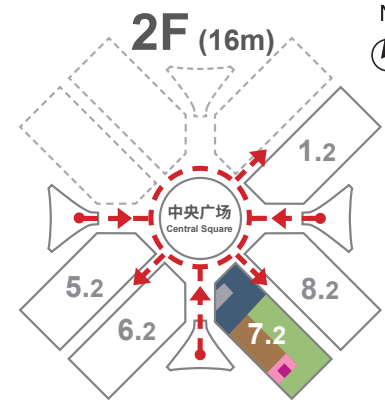

7.2馆 Hall

跃动牛仔 Beyond Denim

跃动牛仔 - 国际 Beyond Denim - International

- 针织牛仔 Knitted Denim
- 梭织牛仔 Woven Denim

内衣面料 Lingerie Fabrics

- 蕾丝花边 Lace & Embroidery
- 睡衣 / 家居服面料 Pajamas / Housecoat Fabric
- 贴身内衣裤面料 Underwear Fabric
- 功能性塑身衣面料 Functional Shapewear Fabric

婴童面料 Children & Infants Wear Fabrics

- 婴童面料 Children & Infants Wear Fabrics

休闲装面料 Casual Wear Fabrics

- 棉 Cotton
- 针织 Knitted
- 麻 Linen / Ramie
- 化纤 Man-made

皮革毛绒面料 Leather & Plush Fabrics

- 人造毛皮 / 毛绒 Artificial Fur / Plush
- 皮革 Synthetic Leather